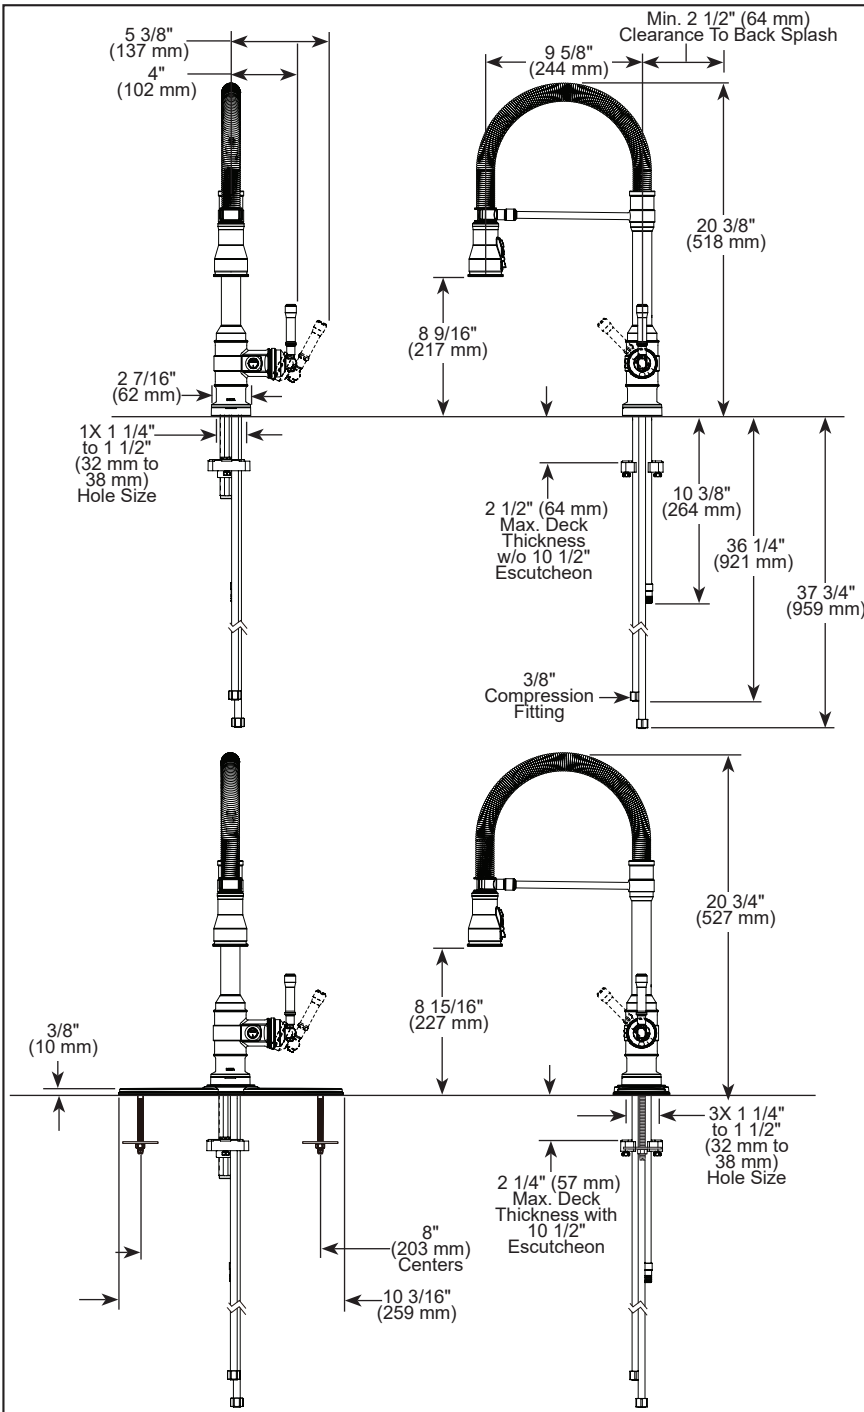

STANDARD SPECIFICATIONS:

- Max flow rate 1.8 gpm @ 60 psi, 6.8 L/min @ 414 kPa
- One or three hole mount (escutcheon optional, not included)
- Diamond coated ceramic cartridge
- 3/8" O.D. straight, staggered PEX supply lines
- Spout rotates 360°
- Hot/cold indicator markings
- Three-function wand; Aerated stream, spray or ShieldSpray
- Dual integral check valves in sprayer
- LED indicator light signals on-off, water temperature and when batteries run low
- RP102157 Optional 120V AC adapter available (3 prong grounded outlet required)
- Uses 6 AA (included) or 6 C (not included) batteries
- Toggles between Touchless and Touch2O[®] Technology

COMPLIES WITH:

- ASME A112.18.1 / CSA B125.1
- ♿ ICC/ANSI A117.1- Valve control only

▲ Designate proper finish suffix

Delta Faucet Company reserves the right (1) to make changes in specifications and materials, and (2) to change or discontinue models, both without notice or obligation. Dimensions are for reference only. See current full-line price book or www.deltafaucet.com for finish options and product availability.

DSP-K-9690TL-DST Rev. B

Delta Faucet Company

55 E. 111th Street, Carmel, IN 46280
 350 South Edgeware Road, St. Thomas, ON N5P 4L1
 © 2024 Delta Faucet Company